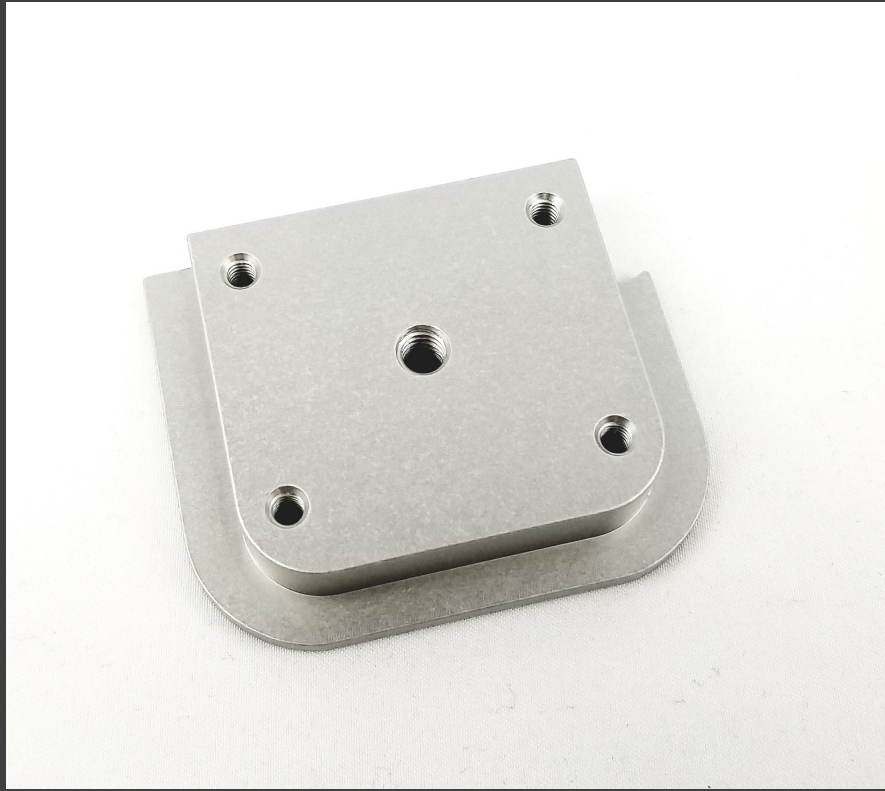

LD Pipe Rack Assembly 72"

P/N: 700.348.000

Pipe Rack Replacement Straps 48", Set of 2

P/N: 700.372.000

Pipe Rack Replacement Straps 72", Set of 2

P/N: 701.530.200

LD Parts Bowl w/Pro Lox Surface Mount, Blue