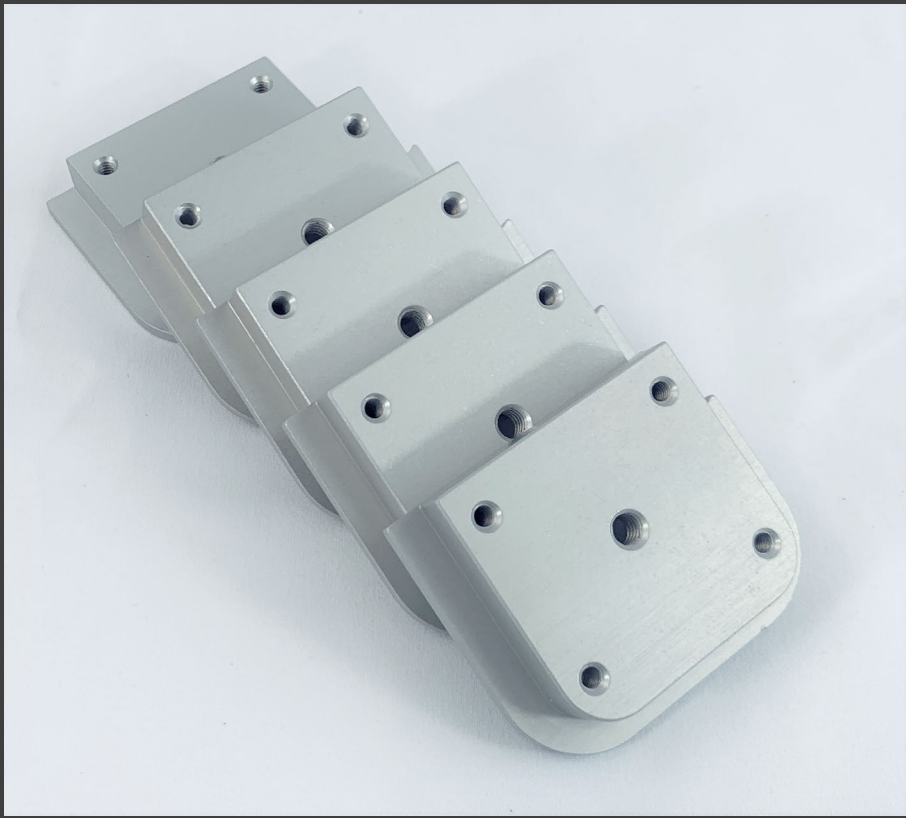

P/N: 700.511.000

Insert Block, 5 Pack