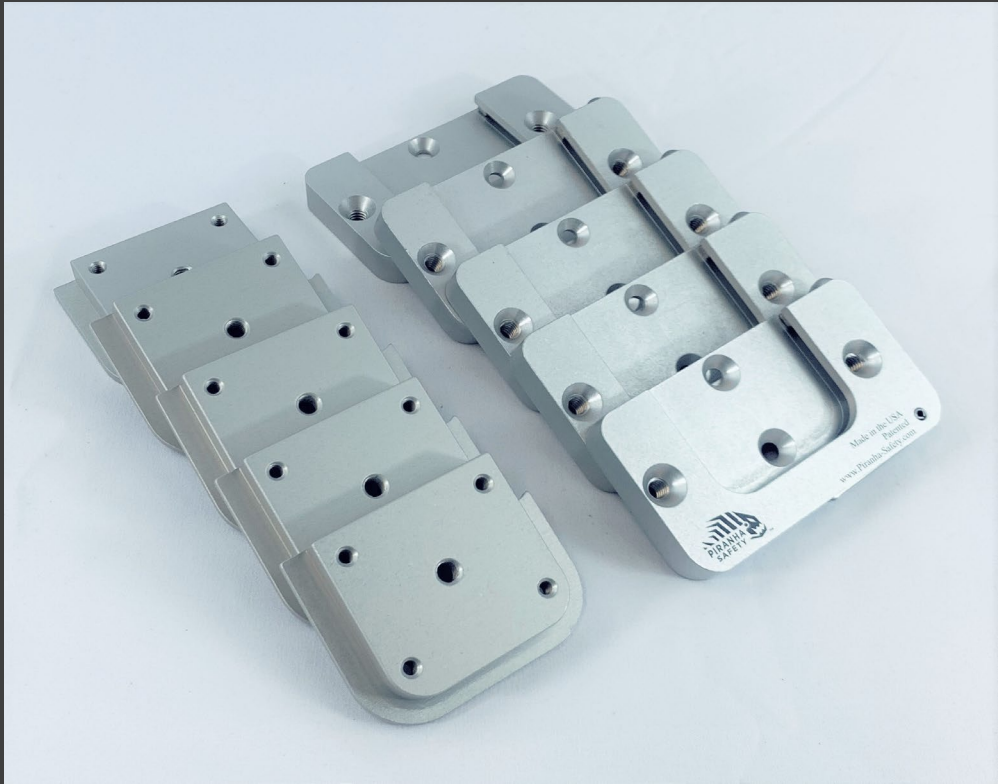

HD Tool Caddy w/Handle, Blue

P/N: 701.544.201

HD Tool Caddy w/Handle, Black

P/N: 701.000.000

Pro Lox, Surface Mount

P/N: 705.000.000

Pro Lox, Surface Mount, 5 Pack

P/N: 701.511.000

Pro Lox, Surface Mount w/Insert Block

P/N: 705.511.000

Piranha Lox, Surface Mount w/Insert Block, 5 Pack

MEWP Pipe Rack

Available in 48" Straps and 72" Straps

P/N: 740.048.125

LD Pipe Rack Assembly 48"

P/N: 740.072.125